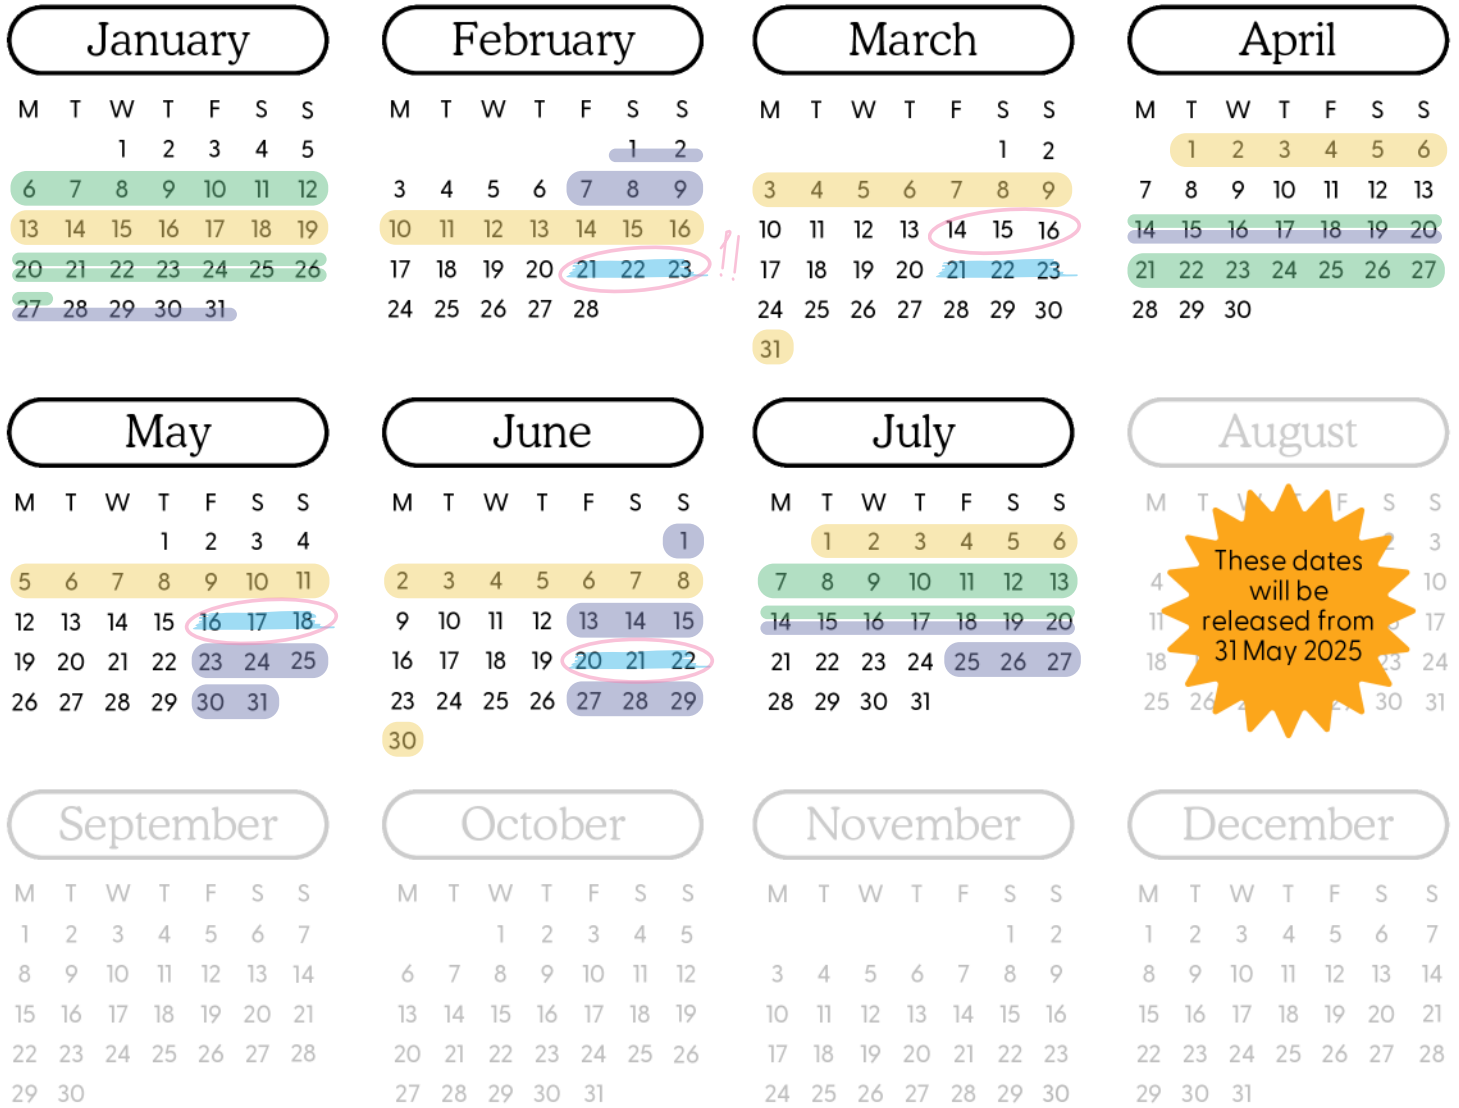

NSW Camps

What Ability camps create unforgettable moments for families, where everyone can explore, connect, and thrive in a world of adventure and support.

Weekenders & Camp (All Ages)

Girls Only Weekender

Boys Only Weekender

School Holiday Camp (Under 18 only)

Camp (Over 18 only)

Ready to book your spot? Call 1300 358 714 or email nswcamps@whatability.com.au

What Ability is committed to actively supporting and facilitating participation, inclusion and culture safety of Aboriginal children, young people and their families within our service.